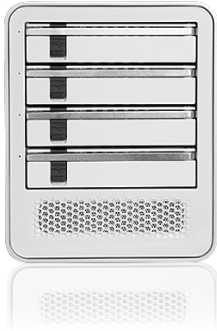

Product

Description